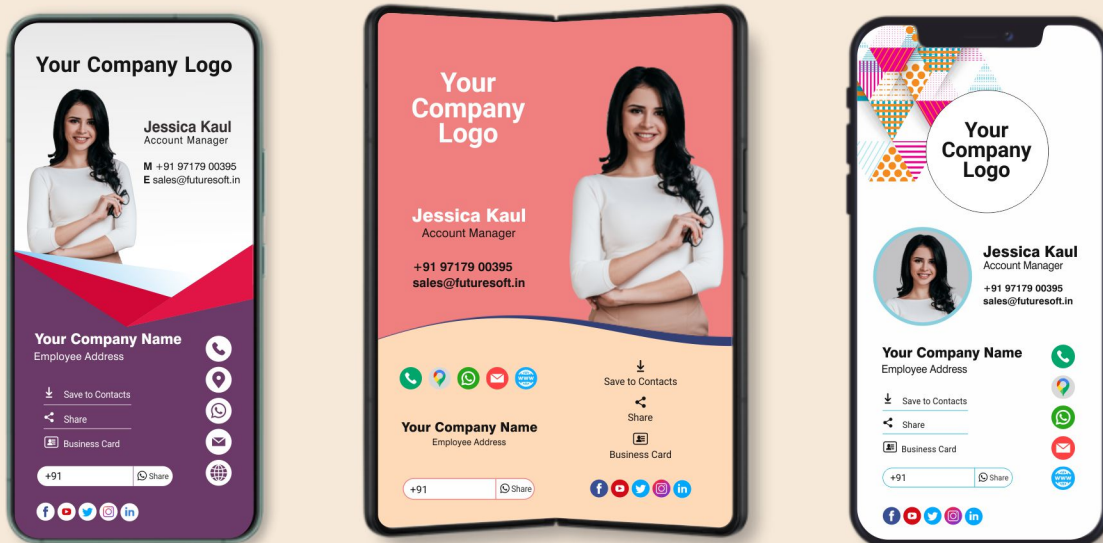

iEdge helps businesses around the world connect, share information, and manage their prospects more effectively. This cutting-edge solution builds your business world uniquely while turning your meetings into leads.

What is a Digital Business Card?

iEdge is the modern way to share contact information and promote your brand. In our hybrid work environment, iEdge makes you look good in both in-person or virtual meetings. Digital business cards, also referred to as virtual or electronic cards, are shareable using any social media channel, SMS, Whatsapp, email, QR code or if you may as a physical paper or NFC card. It opens a door for your contacts into your products, services to create customer engagement and quick sales closures. It's an inexpensive tool that helps digitize your enterprise at all levels, making employees happier and giving them a chance to be brand ambassadors.