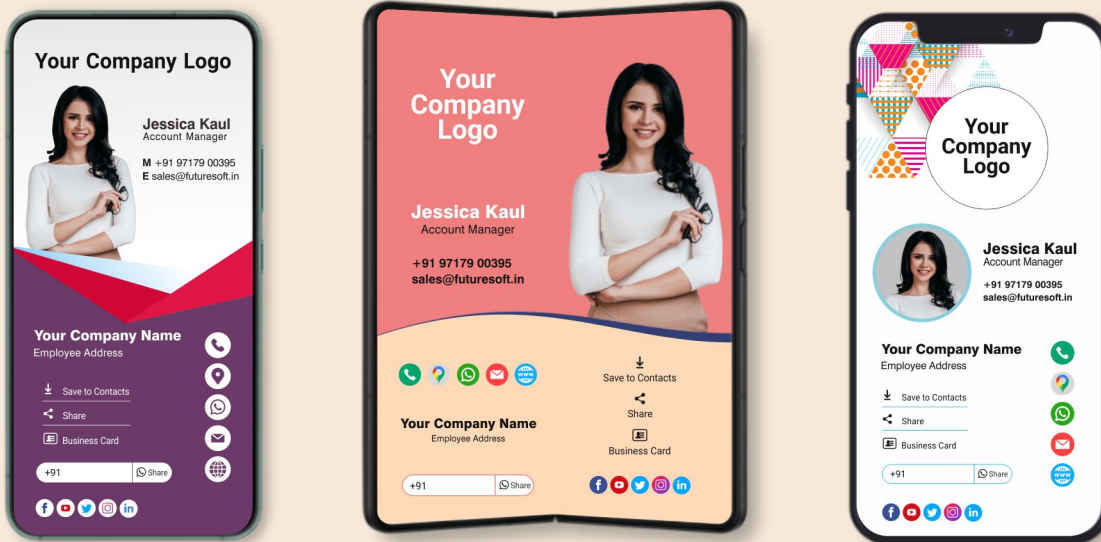

## Expand your reach globally with a **Digital Business Cards**

iEdge is a digital product allowing access to digital business cards. They are the modern way to share contact information. Digital business cards, also referred to as virtual or electronic cards, are more iEdge on the principles of protecting the environment and utilizing cutting-edge technology, our team builds original digital cards from the ground up with customer-requested customizations.

### **Our Story**

iEdge - Digital Business Cards is a division of FutureSoft India Pvt. Ltd: An all-rounder enterprise software development company, founded in 1988, that believes in making IT happen.

One of our many objectives was to join the realm of digital business cards, and we succeeded in doing so. We aimed to create a product that promotes worldwide connections while fostering the use of technology over paper.

iEdge helps businesses around the world connect, share information, and manage their contacts more effectively. This cutting-edge solution builds your business world uniquely while turning your meetings into leads.

## What is a Digital Business Cards?

Digitalization is advancing networking. The availability of digital business cards stands out among the myriad digital platforms. They are a rapid and efficient way to exchange and save business contact information, and more. They are unique to you, contain your information, and may be as specific or broad as you like.